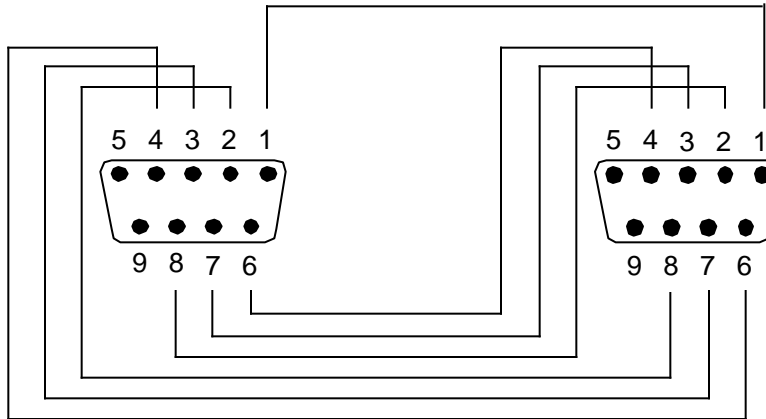

TECH NOTE

LARES

Lexicon Ir-4 and laresmainframe interconnection

CONNECTOR TYPE: 9-PIN SUB D

Lexicon LR-4
Machine 1-4

Cable terminates with
9-pin MALE Sub-D

LARES MAINFRAME
LARC Connector

Cable terminates with
9-pin MALE Sub-D

Lexicon LR-4
Machine 1-4

LARES MAINFRAME
LARC Connector

| | | |
|-------|--------------|-------|
| PIN 1 | _____ | PIN 1 |
| PIN 2 | _____ | PIN 8 |
| PIN 3 | _____ | PIN 7 |
| PIN 4 | _____ | PIN 6 |
| PIN 5 | UNTERMINATED | PIN 5 |
| PIN 6 | _____ | PIN 4 |
| PIN 7 | _____ | PIN 3 |
| PIN 8 | _____ | PIN 2 |
| PIN 9 | UNTERMINATED | PIN 9 |

WIRE TYPE: BELDEN 8163 OR EQUIVALENT RS-422 CABLE

Technical Note # 002

LARES Associates
www.lares-lexicon.com

30 Dunbarton Road Belmont, MA 02478 • PHONE 617-484-9266 • FAX: 617-484-8620
9170 Rt. 108 Suite 404 Columbia MD 21045 • PHONE 410-964-3262 • FAX: 410-964-1173